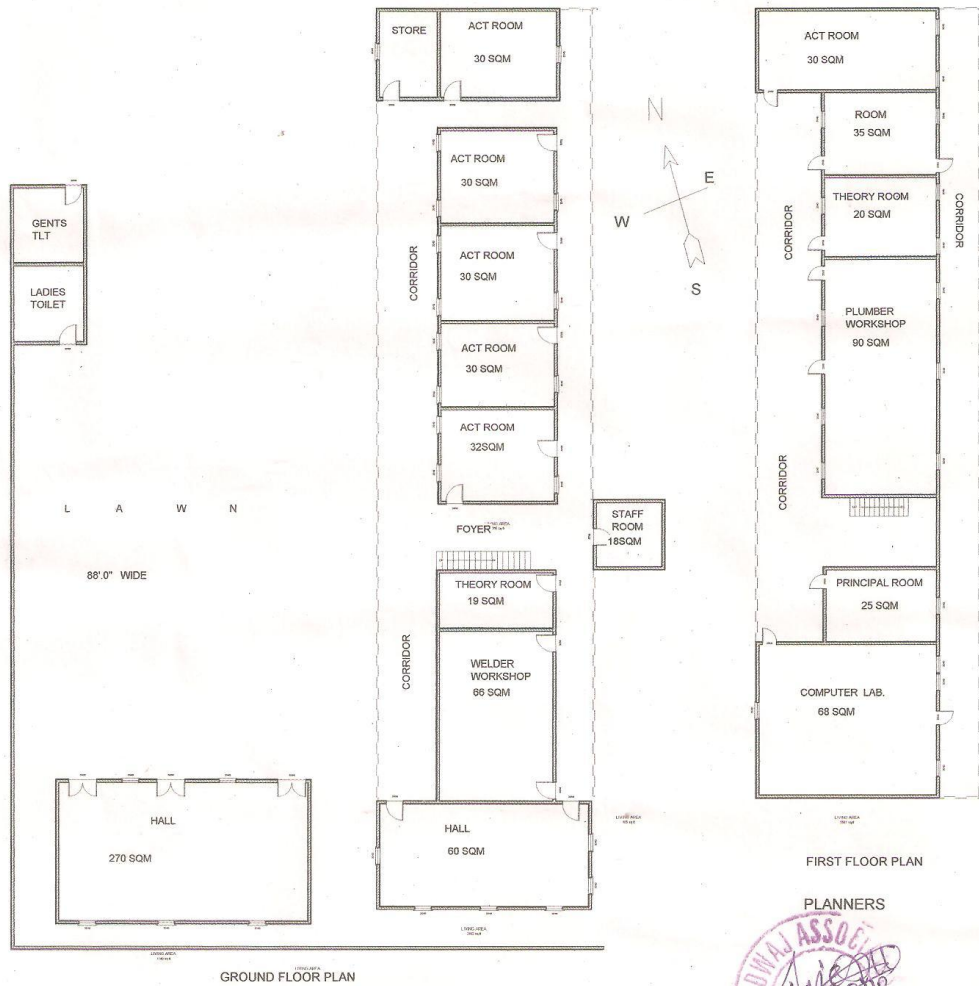

LAY OUT PLAN OF MAHARISHI PARSHURAM I.T.C. LOCATED AT NEAR VILLAGE JATT WALI FEROREPUR ROAD FAZILKA.

PLANNERS
 BHARDWAJ ASSOCIATES
 PREM GALI FAZILKA
 M: 98720-09754