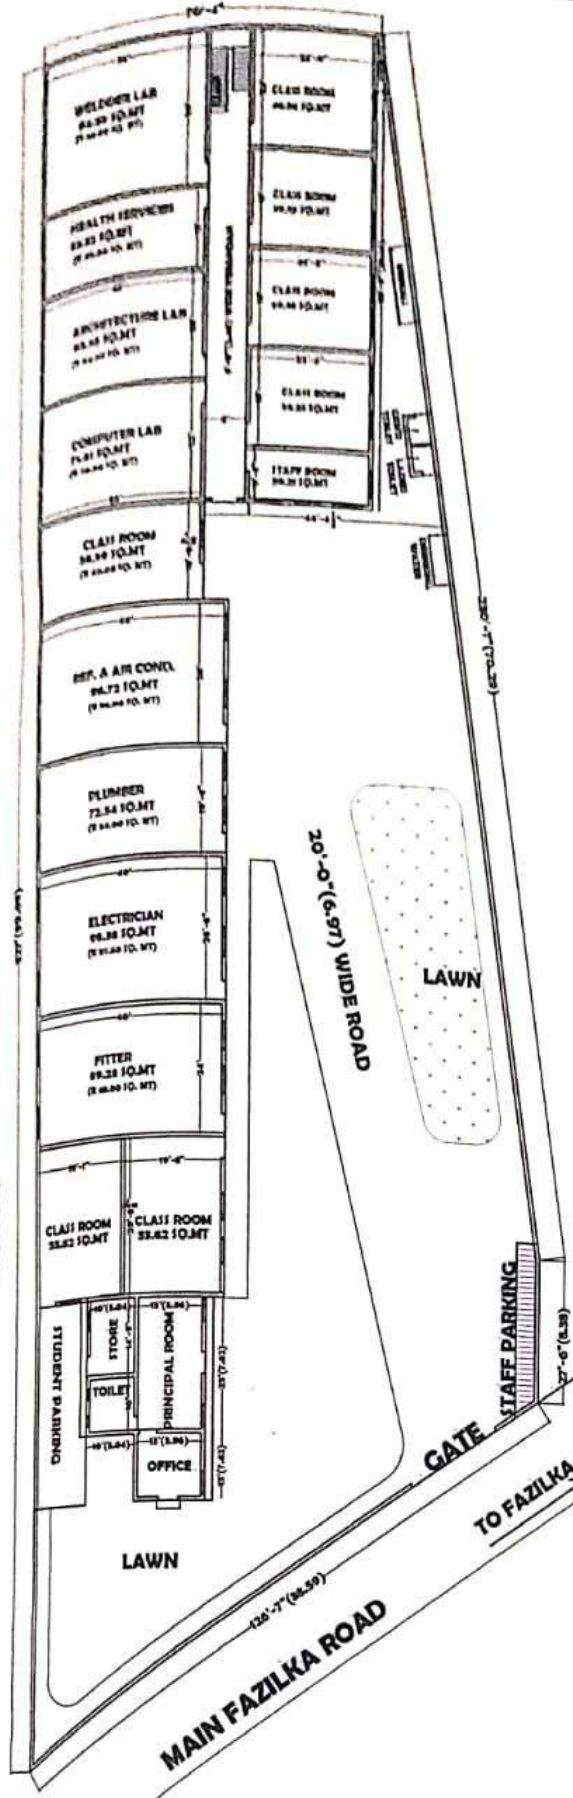

**WAT INDUSTRIAL TRAINING CENTRE,
SITUATED AT FAZILKA ROAD, ABOHAR**

GROUND FLOOR PLAN

FIRST FLOOR PLAN

COVERED AREA:-
GROUND FLOOR=13335.SQ.FT.(1240.15SQ.MT.)
FIRST FLOOR= 2237.SQ.FT.(208.04SQ.MT.)

FOR OFFICE USE:-

SIGN OF APPLICANT:-

MAP DRAWN BY:-

Kumar Associates,
 4, Tehsil Complex, Abohar (PB),
 Ph. 229032, Mob: 98145-98332