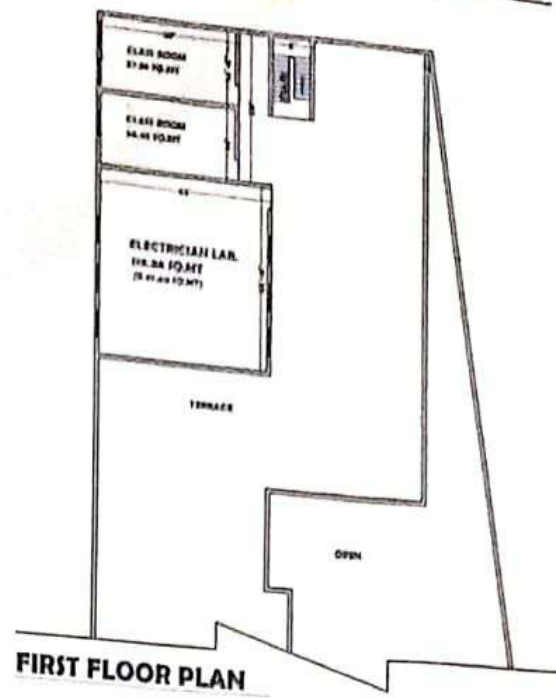

**WAT INDUSTRIAL TRAINING CENTRE,
SITUATED AT FAZILKA ROAD, ABOHAR**

GROUND FLOOR PLAN

FIRST FLOOR PLAN

COVERED AREA:-
GROUND FLOOR=13335.SQ.FT.(1240.15SQ.MT.)
FIRST FLOOR= 2237.SQ.FT.(208.04SQ.MT.)

FOR OFFICE USE:-

SIGN OF APPLICANT:-

MAP DRAWN BY:-

Kumar Associates,
 4, Tehsil Complex, Abohar (PB),
 Ph. 229032, Mob: 98145-98332